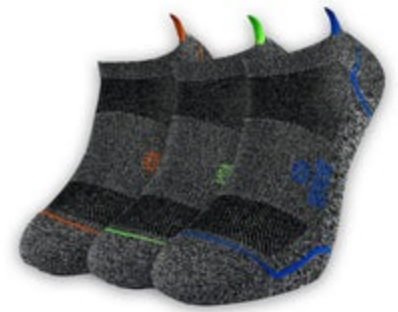

3 PACK NO SHOW ECO PRO
PERFORMANCE SOCK - ALL
SEAS...

SKU: 010101-1540-49M/L

£ 39.00

UK 7-11 / EU 42-47	010101-1540-49M/L	144